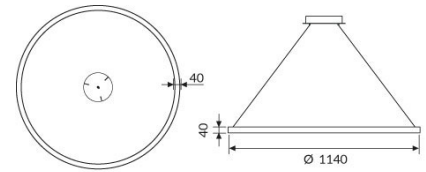

## ONE RING PG

Decorative technical element with various diameters, direct emission. UGR<22

CODE		FLUX	SIZE	CERTIFICATIONS
17PG58K4	58W 4000K	6216lm	1140mm	    