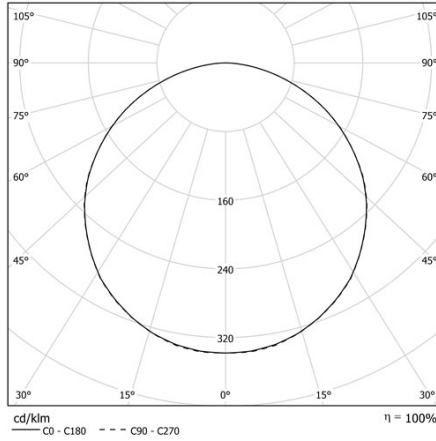

## ONE RING PG

Decorative technical element with various diameters, direct emission. UGR<22

CODE		FLUX	SIZE	CERTIFICATIONS
17PG58K4	58W 4000K	6216lm	1140mm	    